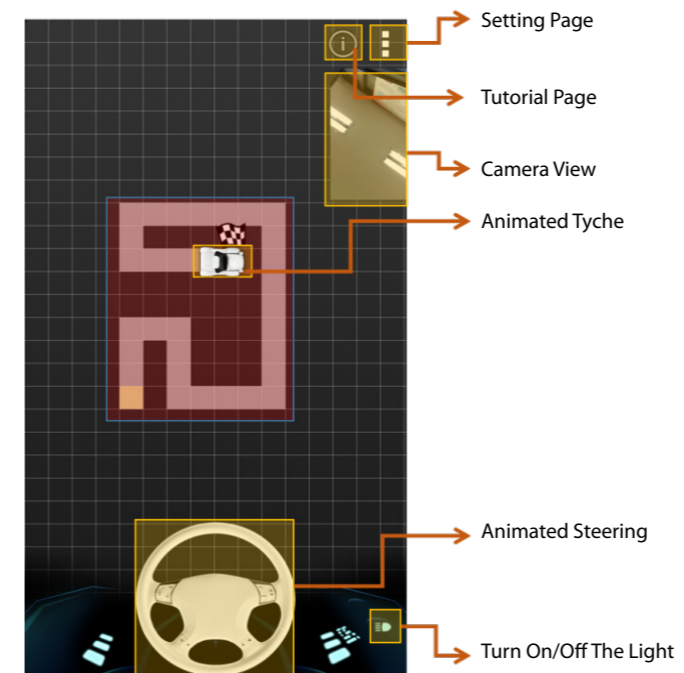

Plan and Move APP is the APP that allows user to draw a draft path by finger dragging, then Tyche moves along the drawn path.

2.PLAN AND MOVE INSTALLATION

To install, open Google Play Store on your phone and search for Plan and Move. Note that the publisher is Bonavision. Then, you will see the shortcut icon on your device screen.

3.HOW TO USE PLAN AND MOVE APP?

In order to use the application, you need a Tyche robot-car body and an Android based smart phone.

PLAN AND MOVE APPLICATION:

- User draws a draft path by finger dragging, then Tyche moves along the path.
- Move along the defined path.
 - Move to avoid obstacles with options checked.
 - Go and back with function to take a picture

TYCHE Setting

A.DRIVING OPTIONS

Swipe the steering wheel upwards for the two commands on how to control Tyche to appear; Go and Take a pic and come Back commands.

B.SETTING

PATH OPTIONS

A.Tyche will drive along the drawn path similarly as directed.

B.Automatic path drawing requires you to set the start and goal point then optimal path would be displayed for Tyche to follow.

MAP SCALE

You can set up the map scale from small to large depending on the map/space available.