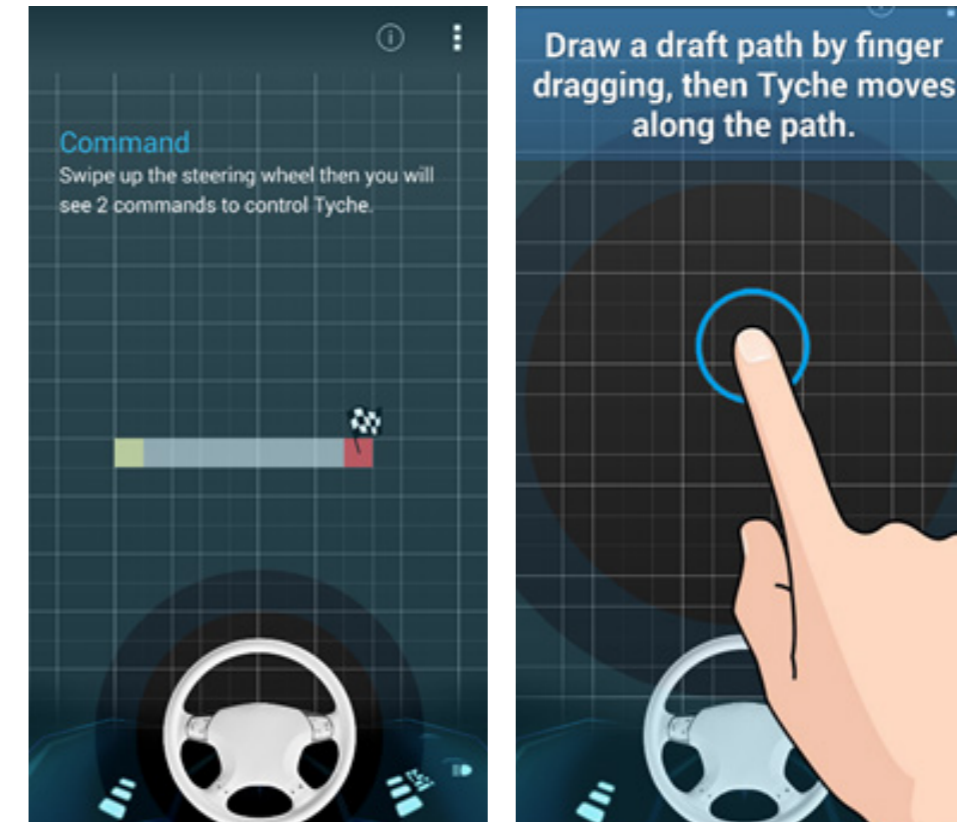

TYCHE Setting

A.DRIVING OPTIONS

Swipe the steering wheel upwards for the two commands on how to control Tyche to appear; Go and Take a pic and come Back commands.

B.SETTING

PATH OPTIONS

A.Tyche will drive along the drawn path similarly as directed.

B.Automatic path drawing requires you to set the start and goal point then optimal path would be displayed for Tyche to follow.

MAP SCALE

You can set up the map scale from small to large depending on the map/space available.

DRIVE SPEED

Speed of Tyche depends on the value of the seek bar. 0 is minimum, 10 is maximum and default value is 5.

COLLISION DETECTION

If you check this option then Tyche would detect a collision while driving and Tyche will stop on collision.

TYCHE Tutorial

4.TUTORIAL

If you click information button close to top-right corner, tutorial animation will be shown. Just follow the tutorial for more information on how to control Tyche.

PLAN AND MOVE