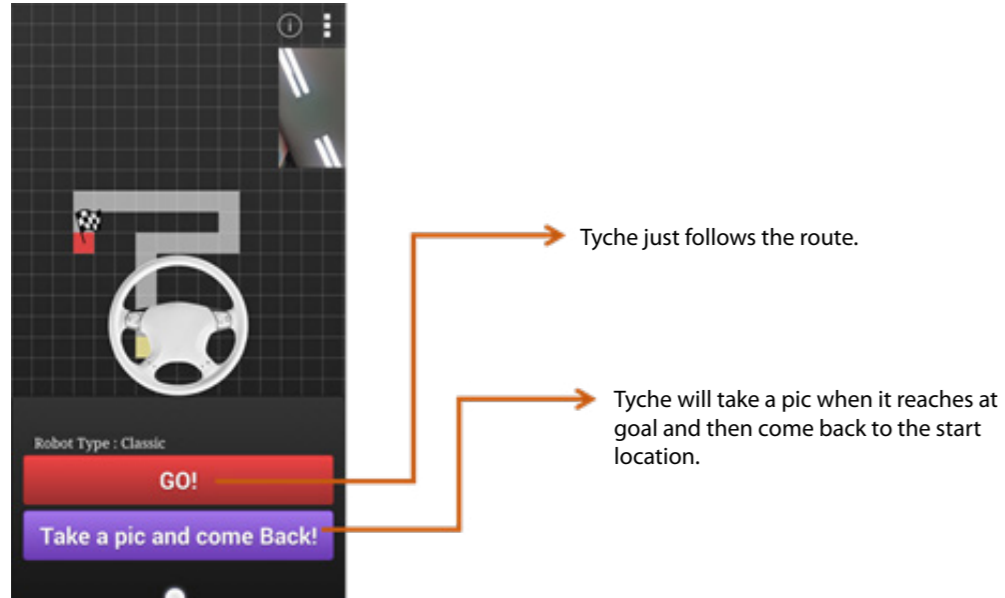

3.HOW TO USE PLAN AND MOVE APP?

In order to use the application, you need a Tyche robot-car body and an Android based smart phone.

PLAN AND MOVE APPLICATION:

- User draws a draft path by finger dragging, then Tyche moves along the path.
- Move along the defined path.
 - Move to avoid obstacles with options checked.
 - Go and back with function to take a picture

TYCHE Setting

A.DRIVING OPTIONS

Swipe the steering wheel upwards for the two commands on how to control Tyche to appear; Go and Take a pic and come Back commands.

B.SETTING

PATH OPTIONS

A.Tyche will drive along the drawn path similarly as directed.

B.Automatic path drawing requires you to set the start and goal point then optimal path would be displayed for Tyche to follow.

MAP SCALE

You can set up the map scale from small to large depending on the map/space available.

DRIVE SPEED

Speed of Tyche depends on the value of the seek bar. 0 is minimum, 10 is maximum and default value is 5.

COLLISION DETECTION

If you check this option then Tyche would detect a collision while driving and Tyche will stop on collision.