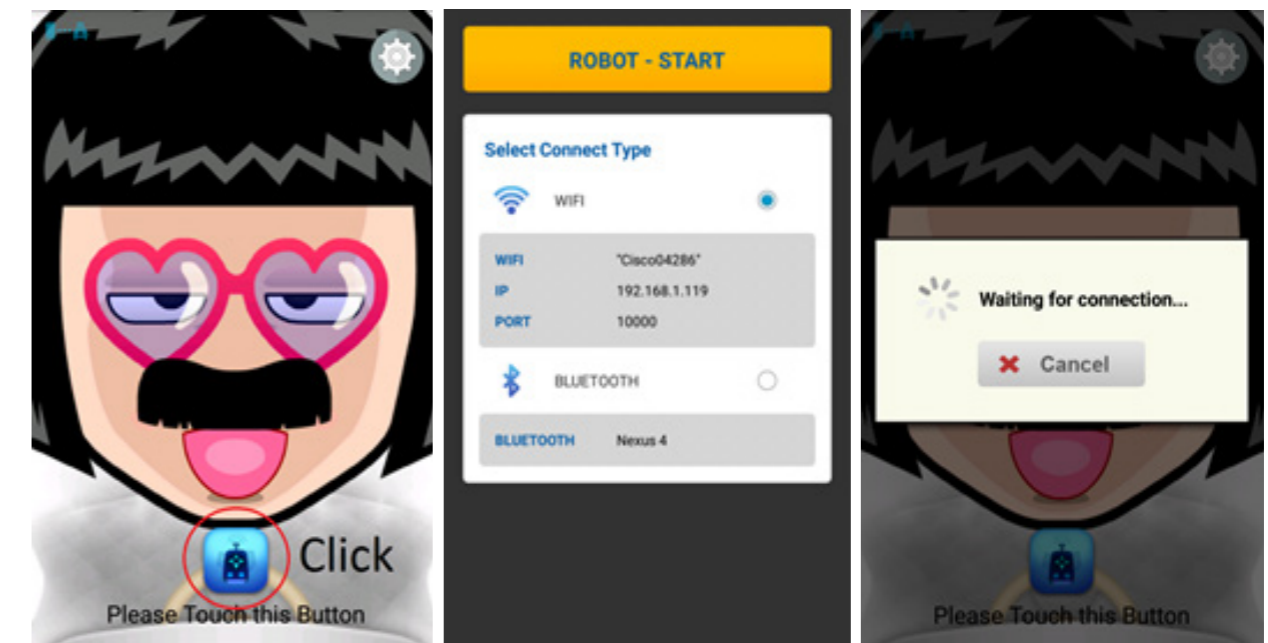

3.HOW TO USE REMOTE COMMUNICATION APP?

In order to use the application, you need two smartphones with the application installed in both.

A.BLUETOOTH CONNECTION

In order to connect through Bluetooth, you have to pair the two before you can launch the application. Follow the instructions with screenshots below to pair up the two smartphones. Setting up the sender and the receiver smartphones use the same instruction.

i.Bluetooth Pairing

- 1) Open Settings -> System -> Bluetooth OR
- 2) Open Settings -> Bluetooth

TYCHE Bluetooth Connection

TYCHE Wifi Connection

A.WIFI CONNECTION

To use the application through Wi-Fi, follow the instructions shown in screenshots below. Both the smart-phones should be on the same router.
For the smartphone docked on Tyche body, you must completed this section before moving on to the next step.

On the communicating smartphone with the robot, Type the same "IP" the smartphone on Tyche is using.

REMOTE COMMUNICATION

Copyright © 2015 AIBrain Inc. All rights reserved

AIBrain Inc. USA

1040 Noel Dr, #100 B & C, Menlo Park, CA 94025