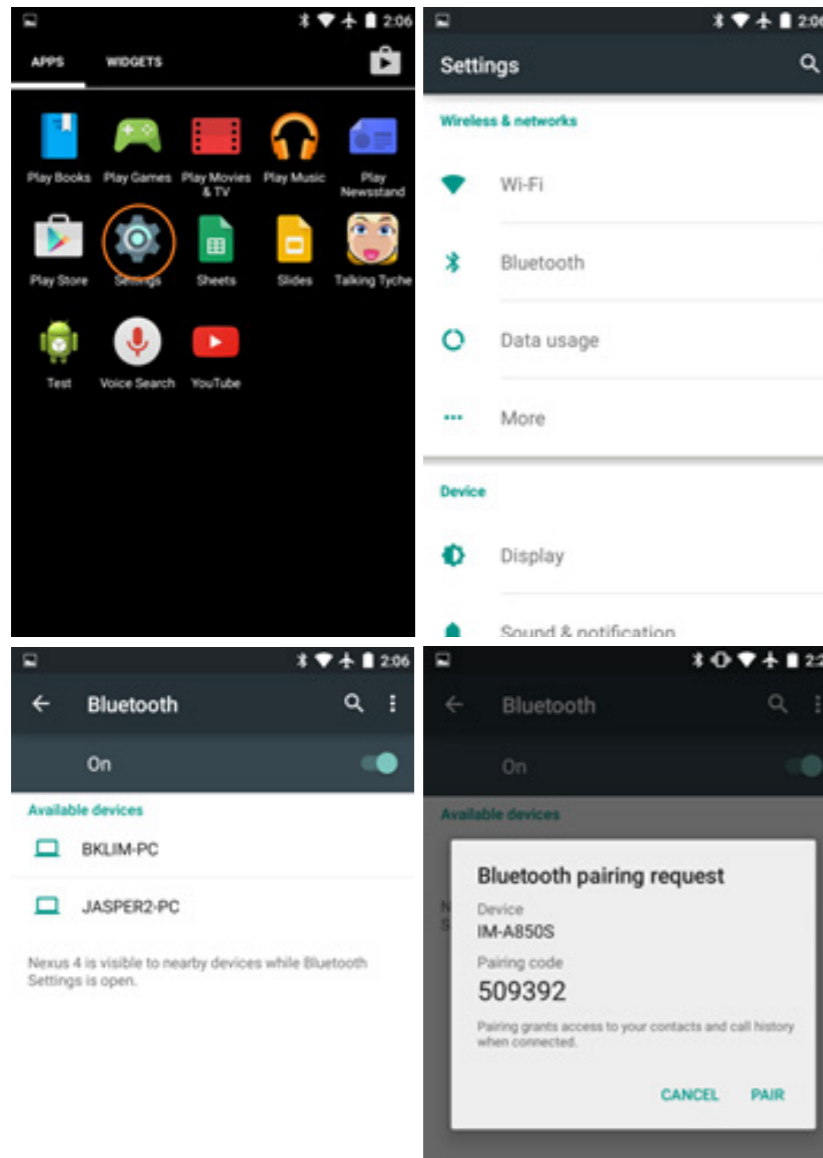

To install, open Google Play Store on your phone and search for Tyche Remote Communication. Or if you had installed the TycheDashBoard App on your phone then this App is listed already. Note that the publisher is Bonavision. After successful installation, you will see the shortcut icon on the device screen as shown below.

3.HOW TO USE REMOTE COMMUNICATION APP?

In order to use the application, you need two smartphones with the application installed in both.

A.BLUETOOTH CONNECTION

In order to connect through Bluetooth, you have to pair the two before you can launch the application. Follow the instructions with screenshots below to pair up the two smartphones. Setting up the sender and the receiver smartphones use the same instruction.

i.Bluetooth Pairing

- 1) Open Settings -> System -> Bluetooth OR
- 2) Open Settings -> Bluetooth

TYCHE Bluetooth Connection

TYCHE Wifi Connection

A.WIFI CONNECTION

To use the application through Wi-Fi, follow the instructions shown in screenshots below. Both the smart-phones should be on the same router.
For the smartphone docked on Tyche body, you must completed this section before moving on to the next step.