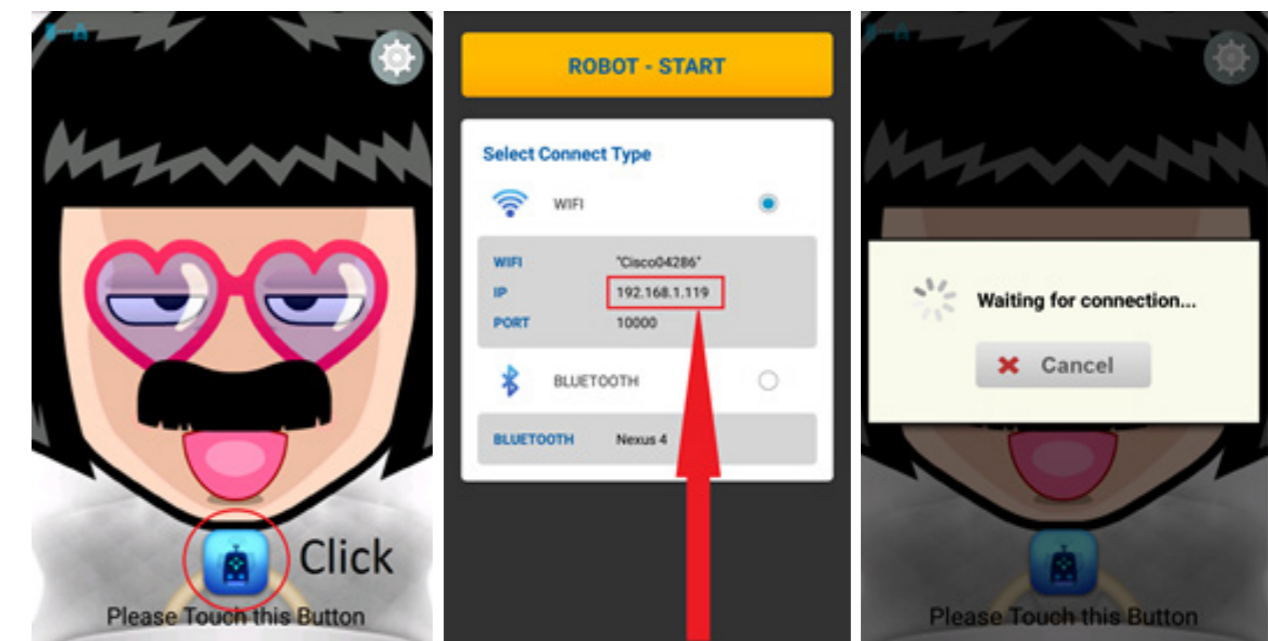

3.HOW TO USE REMOTE COMMUNICATION APP?

In order to use the application, you need two smartphones with the application installed in both.

A.BLUETOOTH CONNECTION

In order to connect through Bluetooth, you have to pair the two before you can launch the application. Follow the instructions with screenshots below to pair up the two smartphones. Setting up the sender and the receiver smartphones use the same instruction.

i.Bluetooth Pairing

- 1) Open Settings -> System -> Bluetooth OR
- 2) Open Settings -> Bluetooth

TYCHE Bluetooth Connection

TYCHE Wifi Connection

A.WIFI CONNECTION

To use the application through Wi-Fi, follow the instructions shown in screenshots below. Both the smart-phones should be on the same router.
For the smartphone docked on Tyche body, you must completed this section before moving on to the next step.

On the communicating smartphone with the robot, Type the same "IP" the smartphone on Tyche is using.

REMOTE COMMUNICATION

Copyright © 2015 AIBrain Inc. All rights reserved

AIBrain Inc. USA

1040 Noel Dr, #100 B & C, Menlo Park, CA 94025