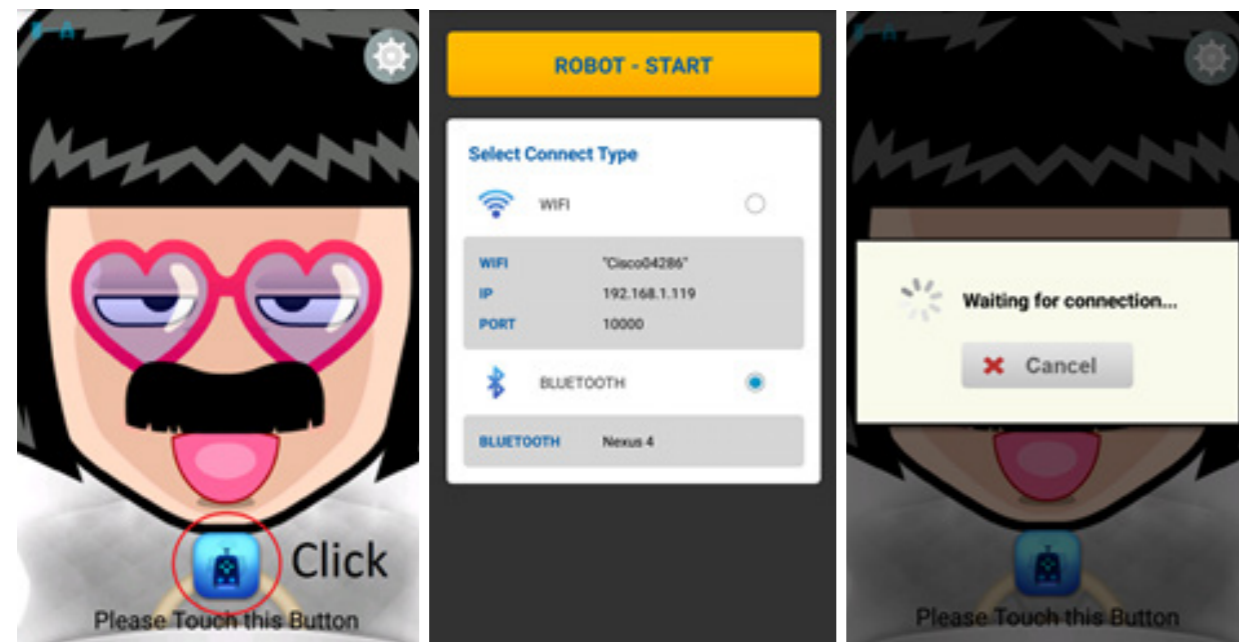

To install, open Google Play Store on your phone and search for Tyche Remote Communication. Or if you had installed the TycheDashBoard App on your phone then this App is listed already. Note that the publisher is Bonavision. After successful installation, you will see the shortcut icon on the device screen as shown below.

3.HOW TO USE REMOTE COMMUNICATION APP?

In order to use the application, you need two smartphones with the application installed in both.

A.BLUETOOTH CONNECTION

In order to connect through Bluetooth, you have to pair the two before you can launch the application. Follow the instructions with screenshots below to pair up the two smartphones. Setting up the sender and the receiver smartphones use the same instruction.

i.Bluetooth Pairing

- 1) Open Settings -> System -> Bluetooth OR
- 2) Open Settings -> Bluetooth

TYCHE Bluetooth Connection

TYCHE Wifi Connection

A.WIFI CONNECTION

To use the application through Wi-Fi, follow the instructions shown in screenshots below. Both the smart-phones should be on the same router.
For the smartphone docked on Tyche body, you must completed this section before moving on to the next step.