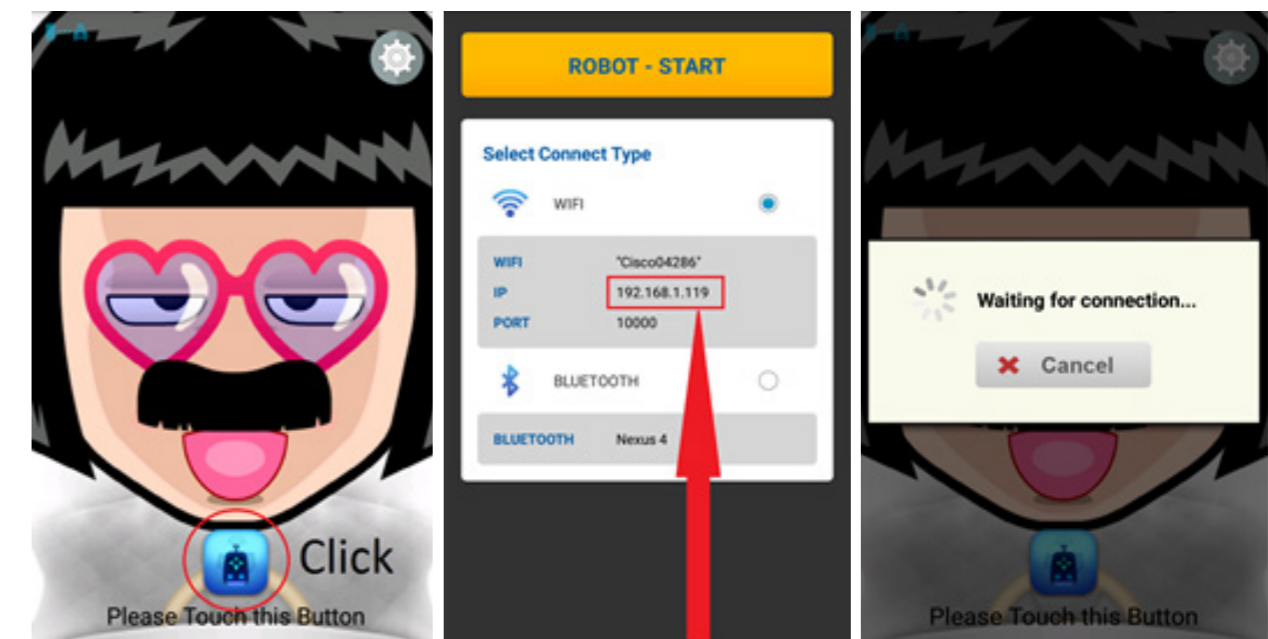

3.HOW TO USE REMOTE COMMUNICATION APP?

In order to use the application, you need two smartphones with the application installed in both.

A.BLUETOOTH CONNECTION

In order to connect through Bluetooth, you have to pair the two before you can launch the application. Follow the instructions with screenshots below to pair up the two smartphones. Setting up the sender and the receiver smartphones use the same instruction.

i.Bluetooth Pairing

- 1) Open Settings -> System -> Bluetooth OR
- 2) Open Settings -> Bluetooth

TYCHE Bluetooth Connection

TYCHE Wifi Connection

A.WIFI CONNECTION

To use the application through Wi-Fi, follow the instructions shown in screenshots below. Both the smart-phones should be on the same router.
For the smartphone docked on Tyche body, you must completed this section before moving on to the next step.

On the communicating smartphone with the robot, Type the same "IP" the smartphone on Tyche is using.

REMOTE COMMUNICATION

Copyright © 2015 AIBrain Inc. All rights reserved

AIBrain Inc. USA

1040 Noel Dr, #100 B & C, Menlo Park, CA 94025