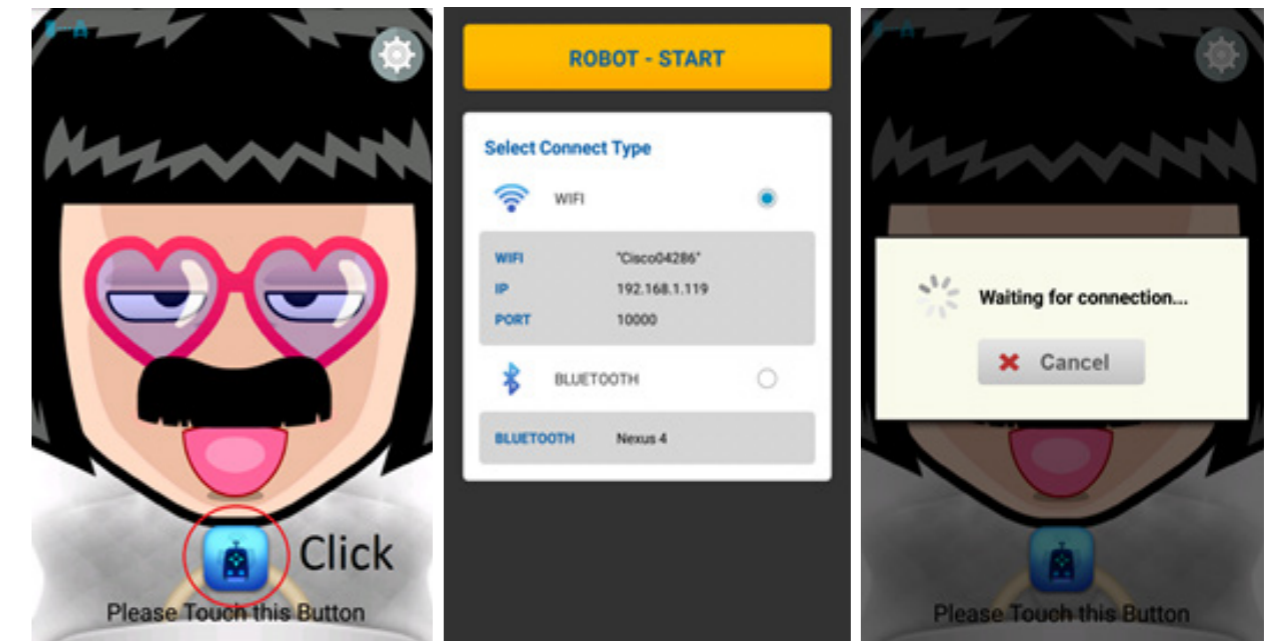

3.HOW TO USE REMOTE COMMUNICATION APP?

In order to use the application, you need two smartphones with the application installed in both.

A.BLUETOOTH CONNECTION

In order to connect through Bluetooth, you have to pair the two before you can launch the application. Follow the instructions with screenshots below to pair up the two smartphones. Setting up the sender and the receiver smartphones use the same instruction.

i.Bluetooth Pairing

- 1) Open Settings -> System -> Bluetooth OR
- 2) Open Settings -> Bluetooth

TYCHE Bluetooth Connection

TYCHE Wifi Connection

A.WIFI CONNECTION

To use the application through Wi-Fi, follow the instructions shown in screenshots below. Both the smart-phones should be on the same router.
For the smartphone docked on Tyche body, you must completed this section before moving on to the next step.

On the communicating smartphone with the robot, Type the same "IP" the smartphone on Tyche is using.

REMOTE COMMUNICATION

Copyright © 2015 AIBrain Inc. All rights reserved

AIBrain Inc. USA

1040 Noel Dr, #100 B & C, Menlo Park, CA 94025