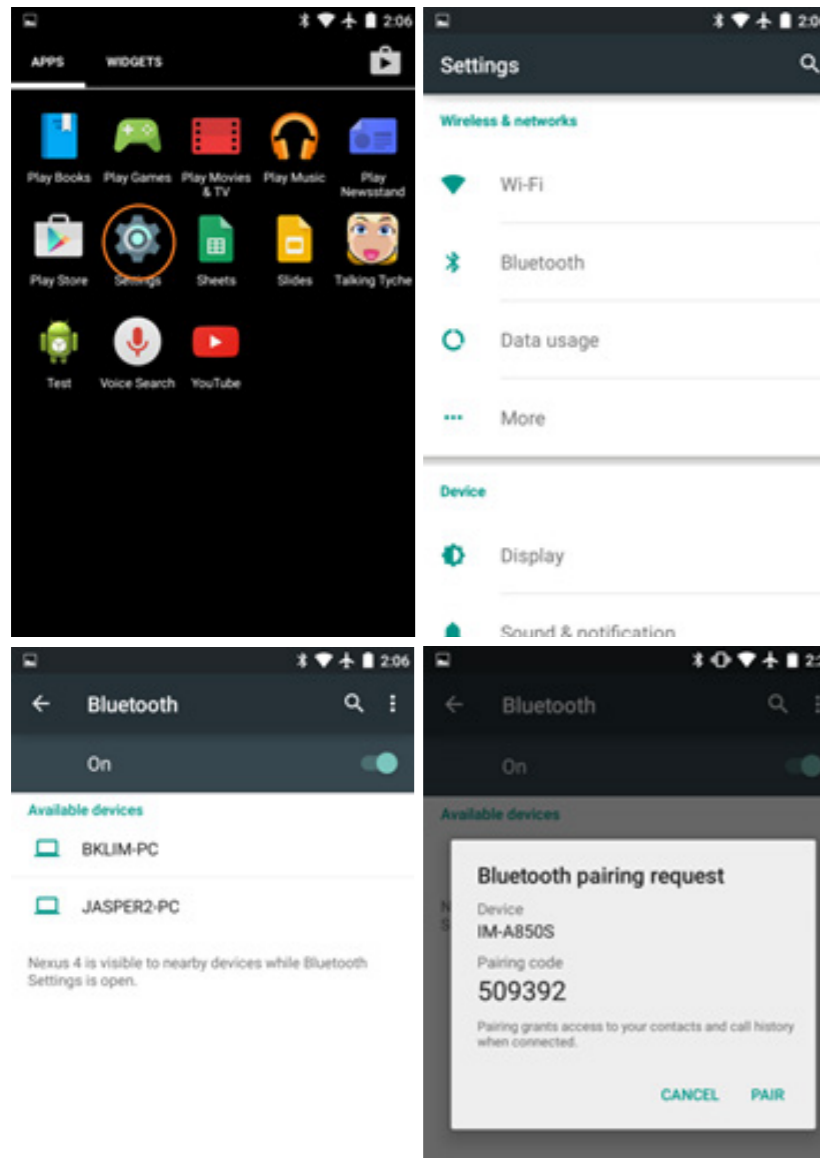

To install, open Google Play Store on your phone and search for Tyche Remote Communication. Or if you had installed the TycheDashBoard App on your phone then this App is listed already. Note that the publisher is Bonavision. After successful installation, you will see the shortcut icon on the device screen as shown below.

3.HOW TO USE REMOTE COMMUNICATION APP?

In order to use the application, you need two smartphones with the application installed in both.

A.BLUETOOTH CONNECTION

In order to connect through Bluetooth, you have to pair the two before you can launch the application. Follow the instructions with screenshots below to pair up the two smartphones. Setting up the sender and the receiver smartphones use the same instruction.

i.Bluetooth Pairing

- 1) Open Settings -> System -> Bluetooth OR
- 2) Open Settings -> Bluetooth

TYCHE Bluetooth Connection

TYCHE Wifi Connection

A.WIFI CONNECTION

To use the application through Wi-Fi, follow the instructions shown in screenshots below. Both the smart-phones should be on the same router.
For the smartphone docked on Tyche body, you must completed this section before moving on to the next step.